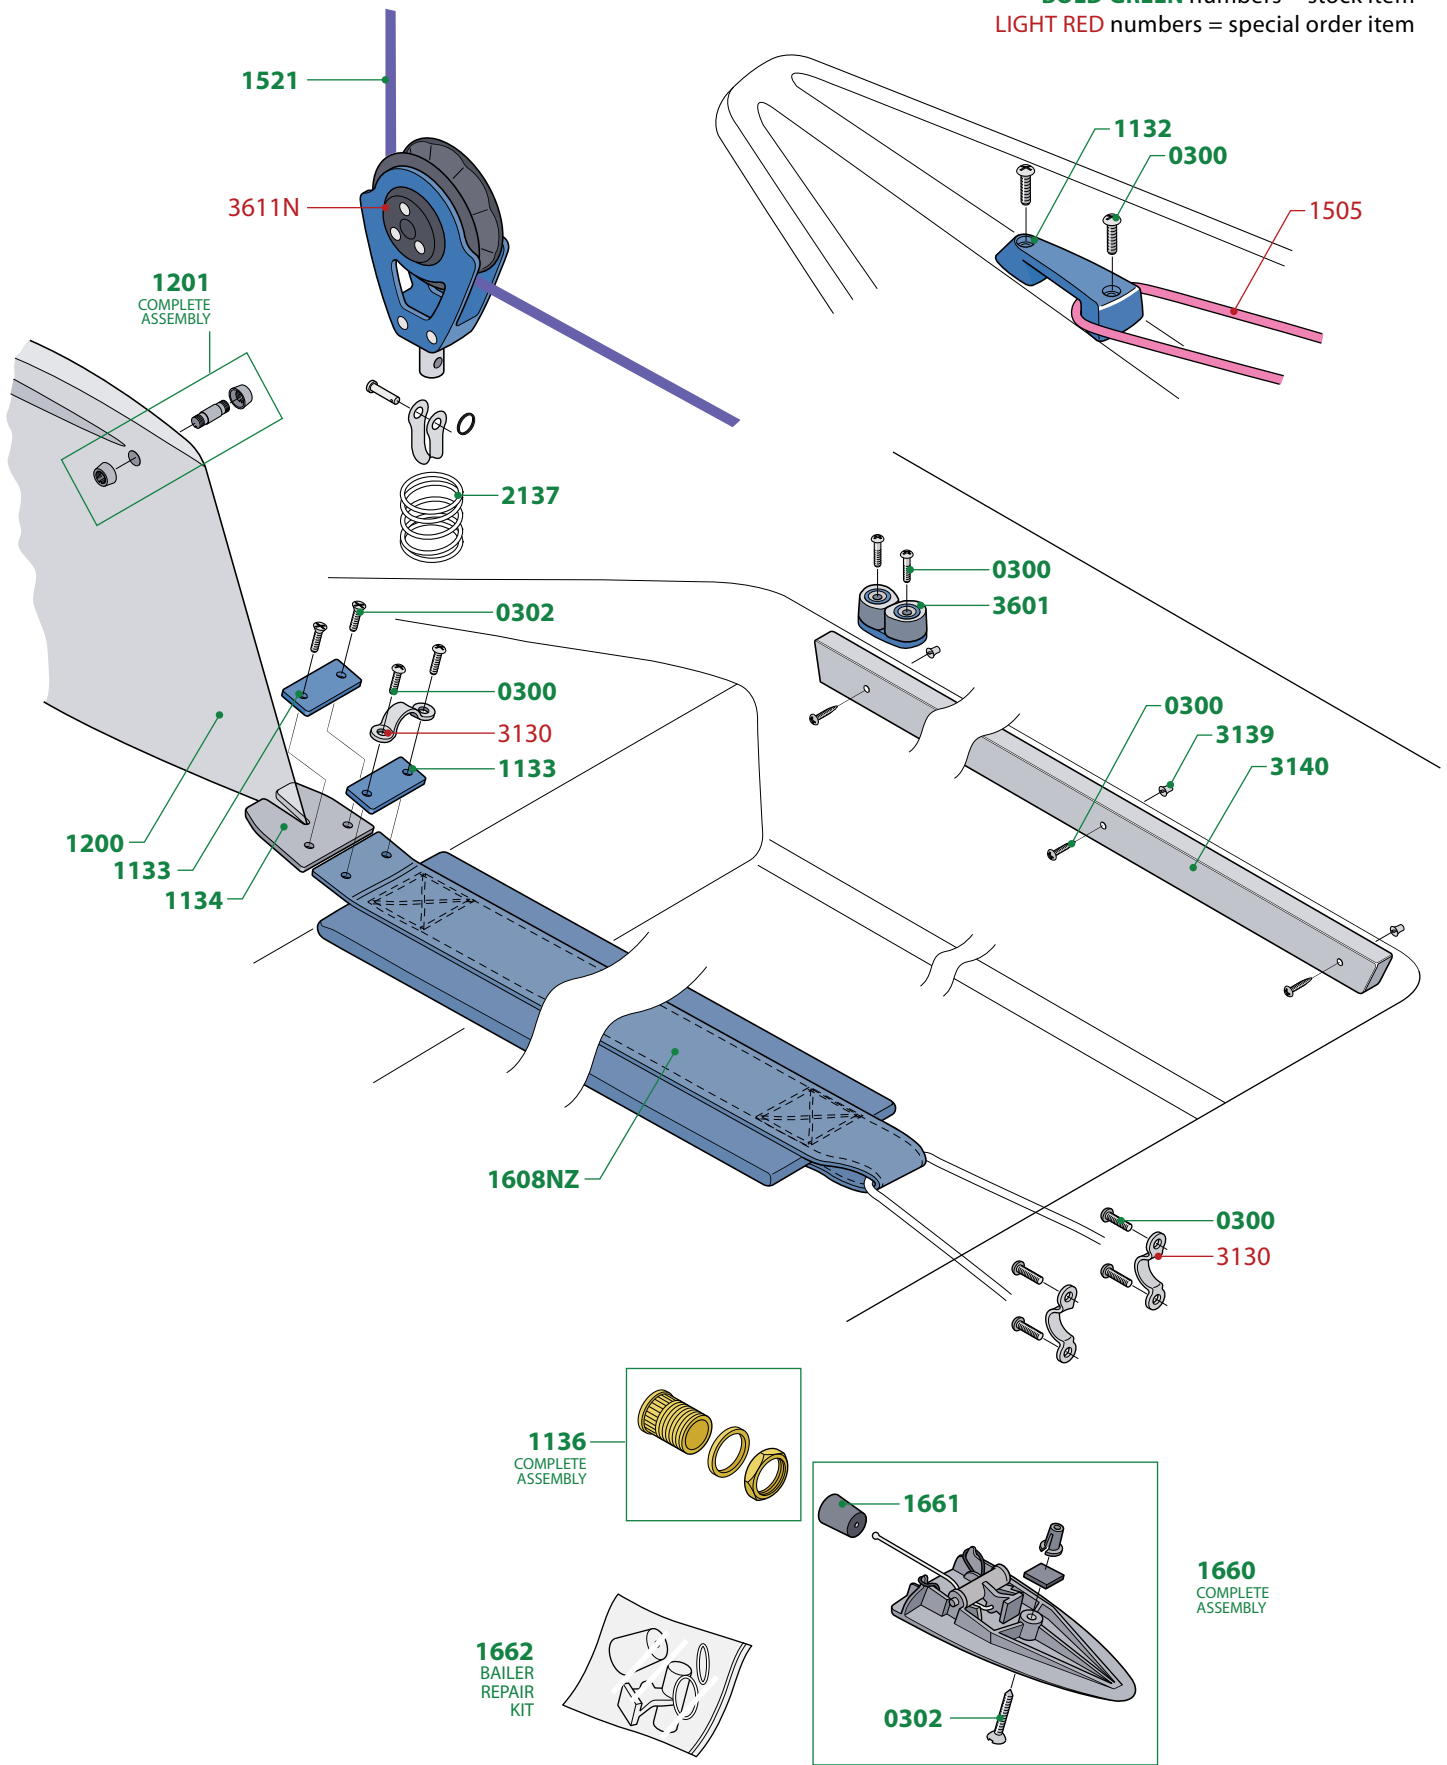

BOLD GREEN numbers = stock item
LIGHT RED numbers = special order item

510 RIG available comprising: 1402, 1310 & 1460

RADIAL RIG available comprising: 1408, 1320 & 1460

4.7 RIG available comprising: 1412, 1330 & 1460

BOLD GREEN numbers = stock item
LIGHT RED numbers = special order item

BOLD GREEN numbers = stock item
LIGHT RED numbers = special order item

BOLD GREEN numbers = stock item
LIGHT RED numbers = special order item